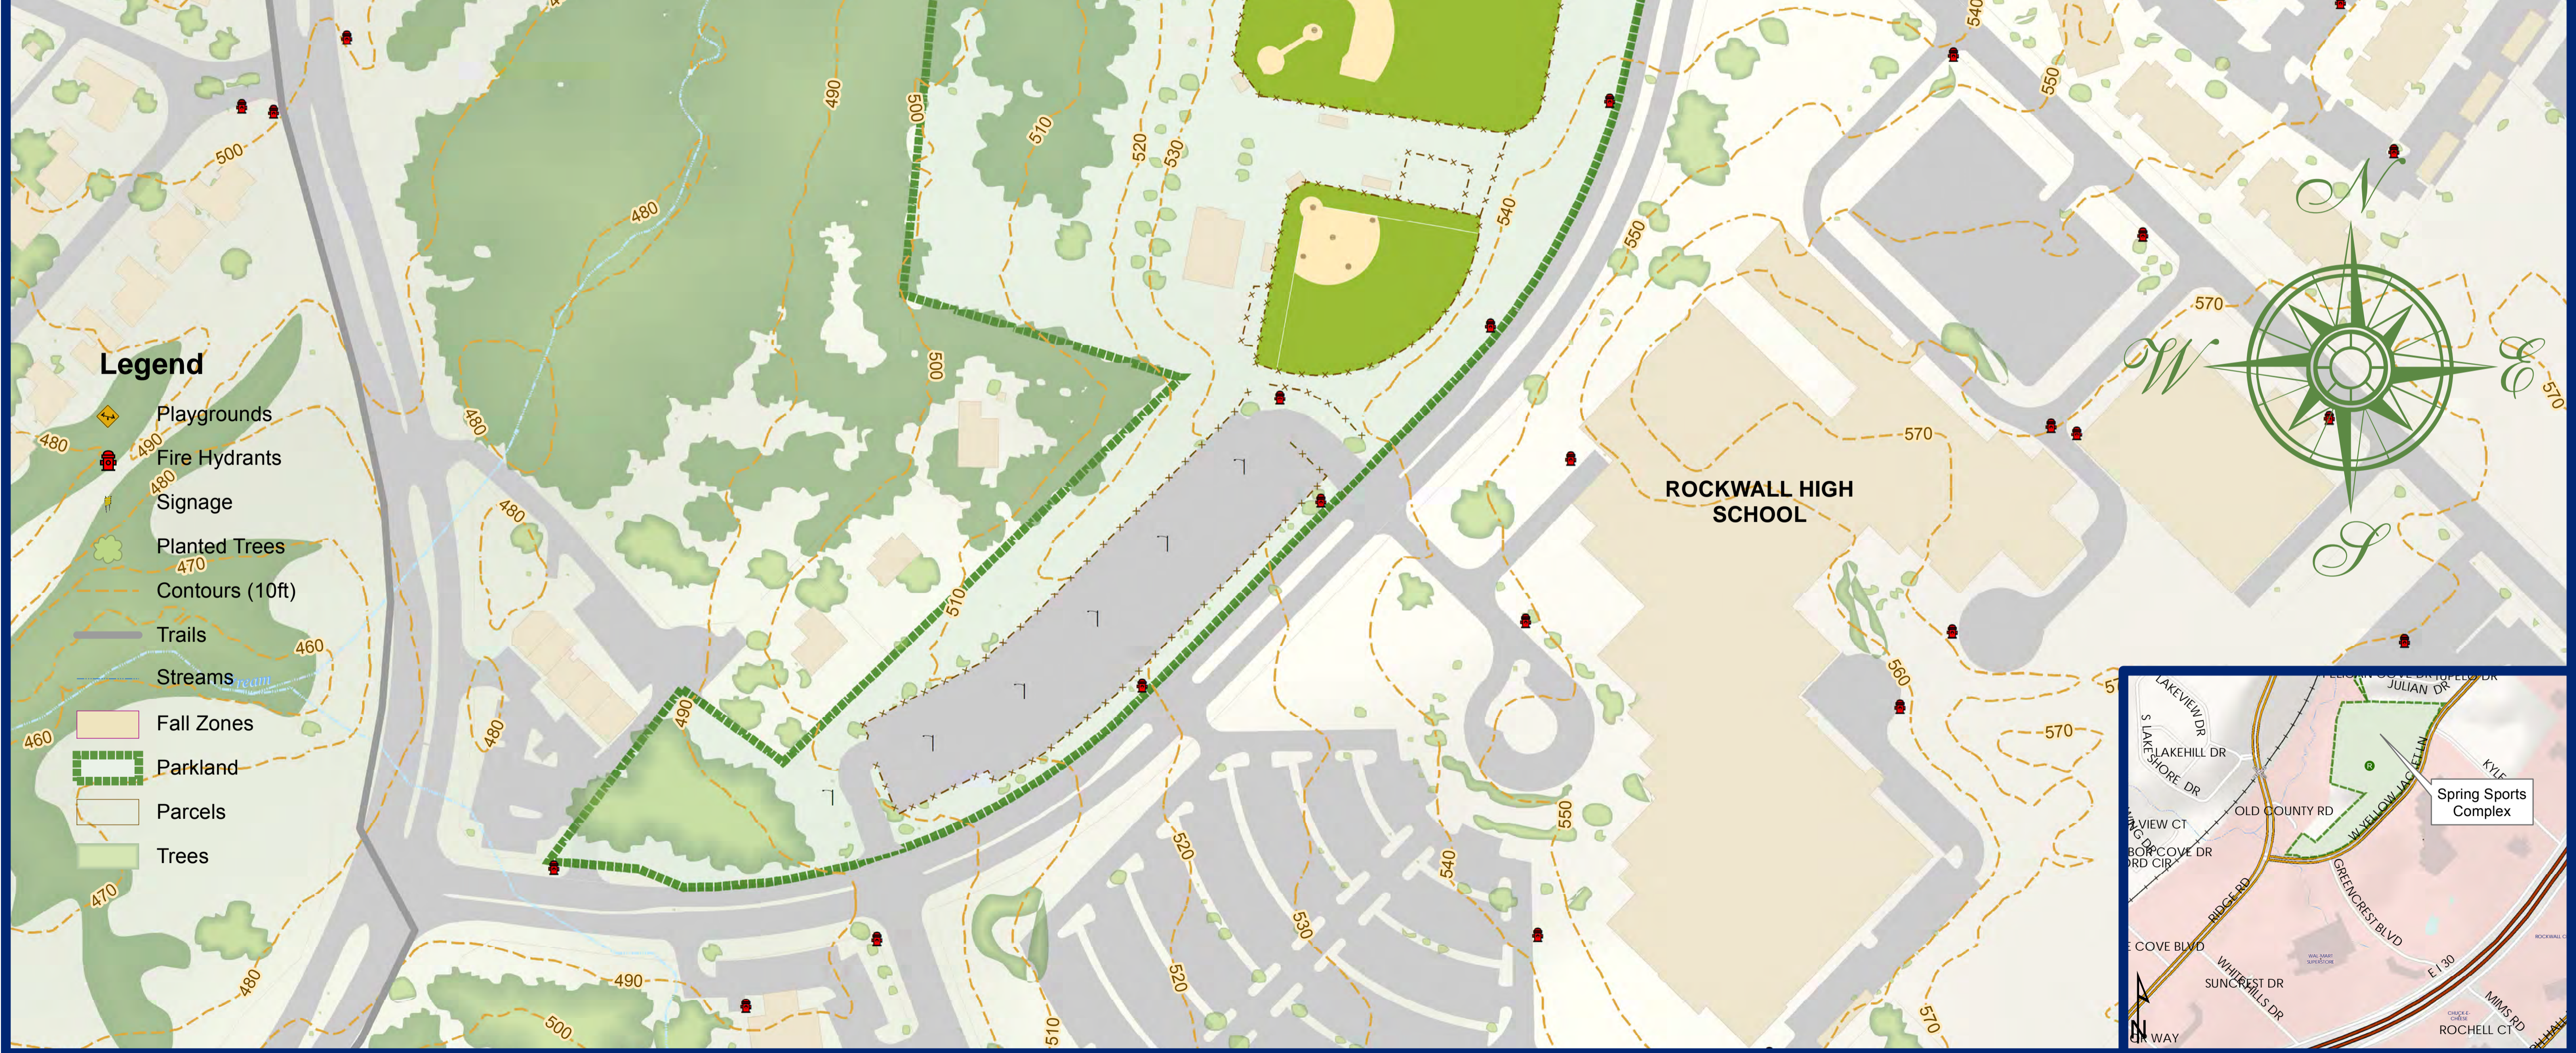

SPRING SPORTS COMPLEX

Park Features
 Baseball Fields, Playground

Hours
 5:00 am to 10:00 pm

- Legend**
- Playgrounds
 - Fire Hydrants
 - Signage
 - Planted Trees
 - Contours (10ft)
 - Trails
 - Streams
 - Fall Zones
 - Parkland
 - Parcels
 - Trees